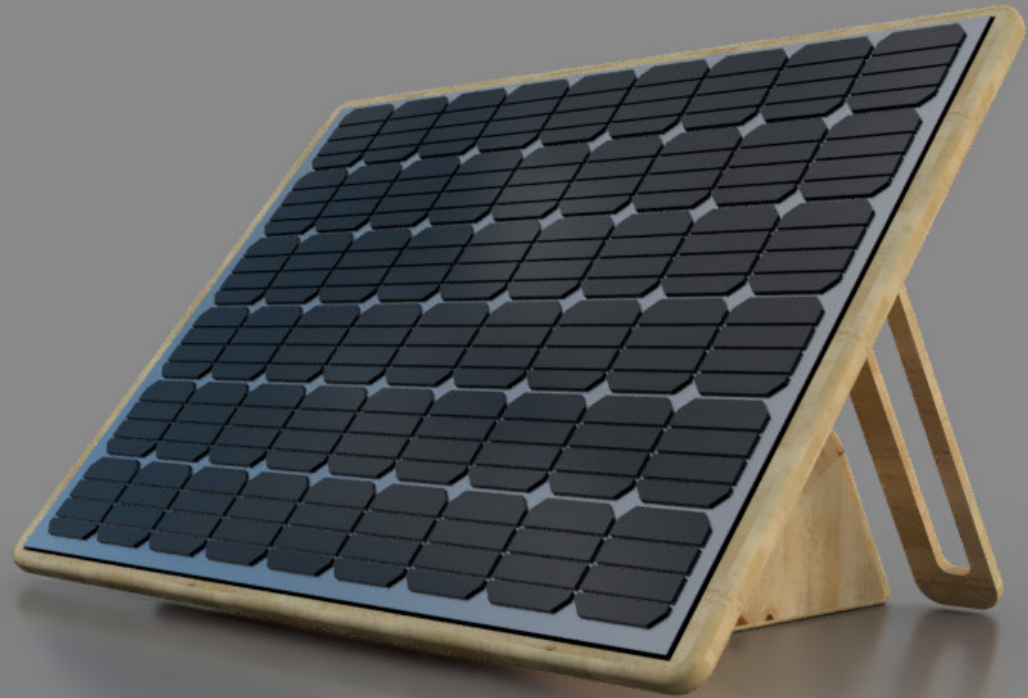

Solar E-Bike Charger

 **Solar**
Retrofit

 **Solar**
Retrofit

 **Solar**
Retrofit

 **Solar**
Retrofit

 **Solar**
Retrofit

Dept.	Technical reference	Created by Francesco Ruga 20/04/2022	Approved by	
		Document type	Document status	
		Title portabici2	DWG No.	
		Rev.	Date of issue	Sheet 1/1