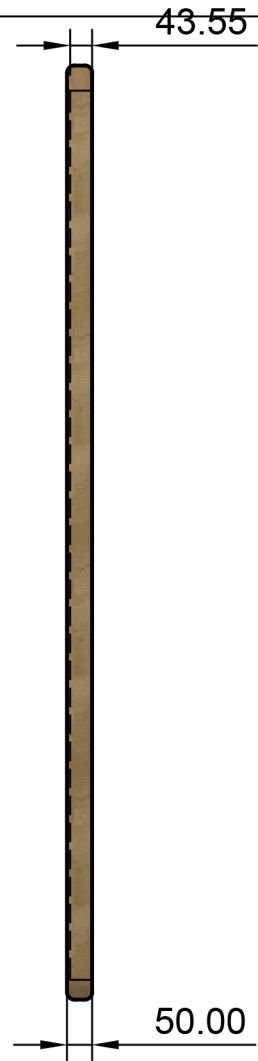

Solar E-Bike Charger

 **Solar**
Retrofit

 **Solar**
Retrofit

 **Solar**
Retrofit

 **Solar**
Retrofit

 **Solar**
Retrofit

Dept.	Technical reference	Created by Francesco Ruga 20/04/2022	Approved by	
		Document type	Document status	
		Title portabici2	DWG No.	
		Rev.	Date of issue	Sheet 1/1

Dept.	Technical reference	Created by Francesco Ruga 20/04/2022	Approved by	
		Document type	Document status	
		Title PORTABICI	DWG No.	
		Rev.	Date of issue	Sheet 1/2

Dept.	Technical reference	Created by Francesco Ruga 20/04/2022	Approved by	
		Document type	Document status	
		Title cornice	DWG No.	
		Rev.	Date of issue	Sheet 1/1