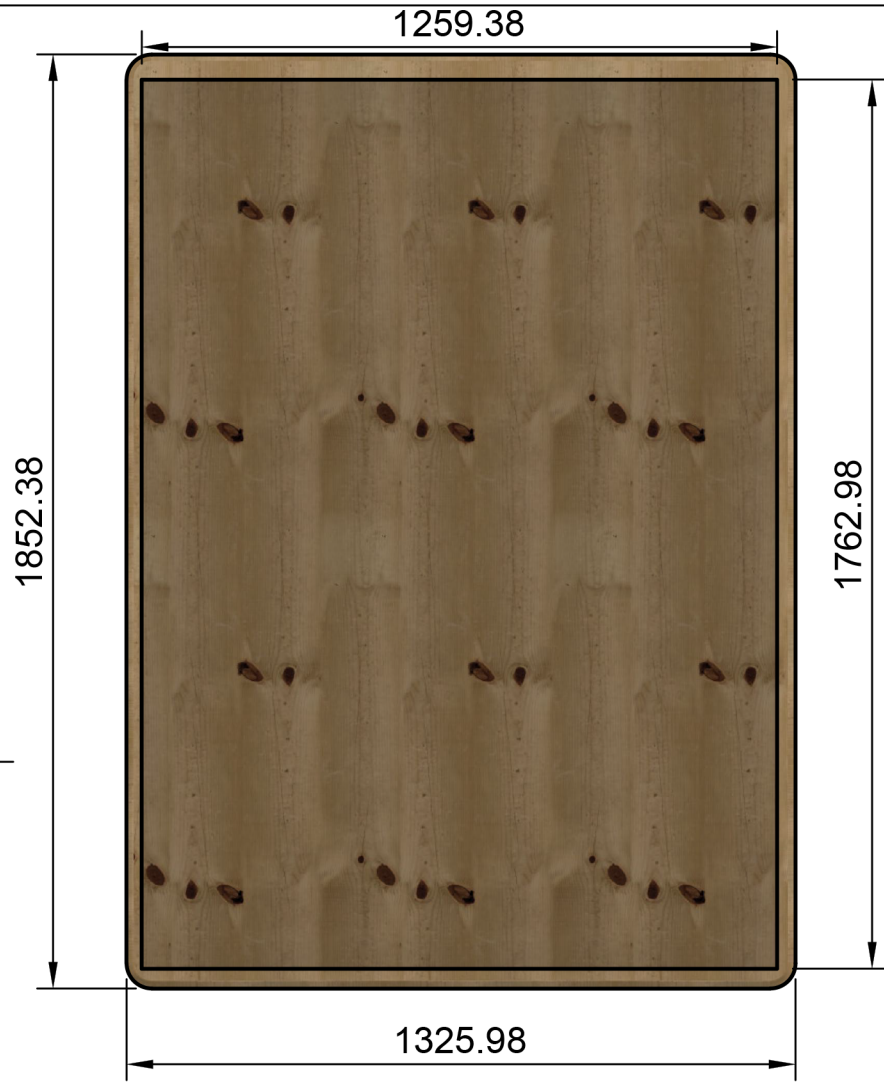

Dept.	Technical reference	Created by Francesco Ruga 20/04/2022	Approved by	
		Document type	Document status	
		Title cornice	DWG No.	
		Rev.	Date of issue	Sheet 1/1