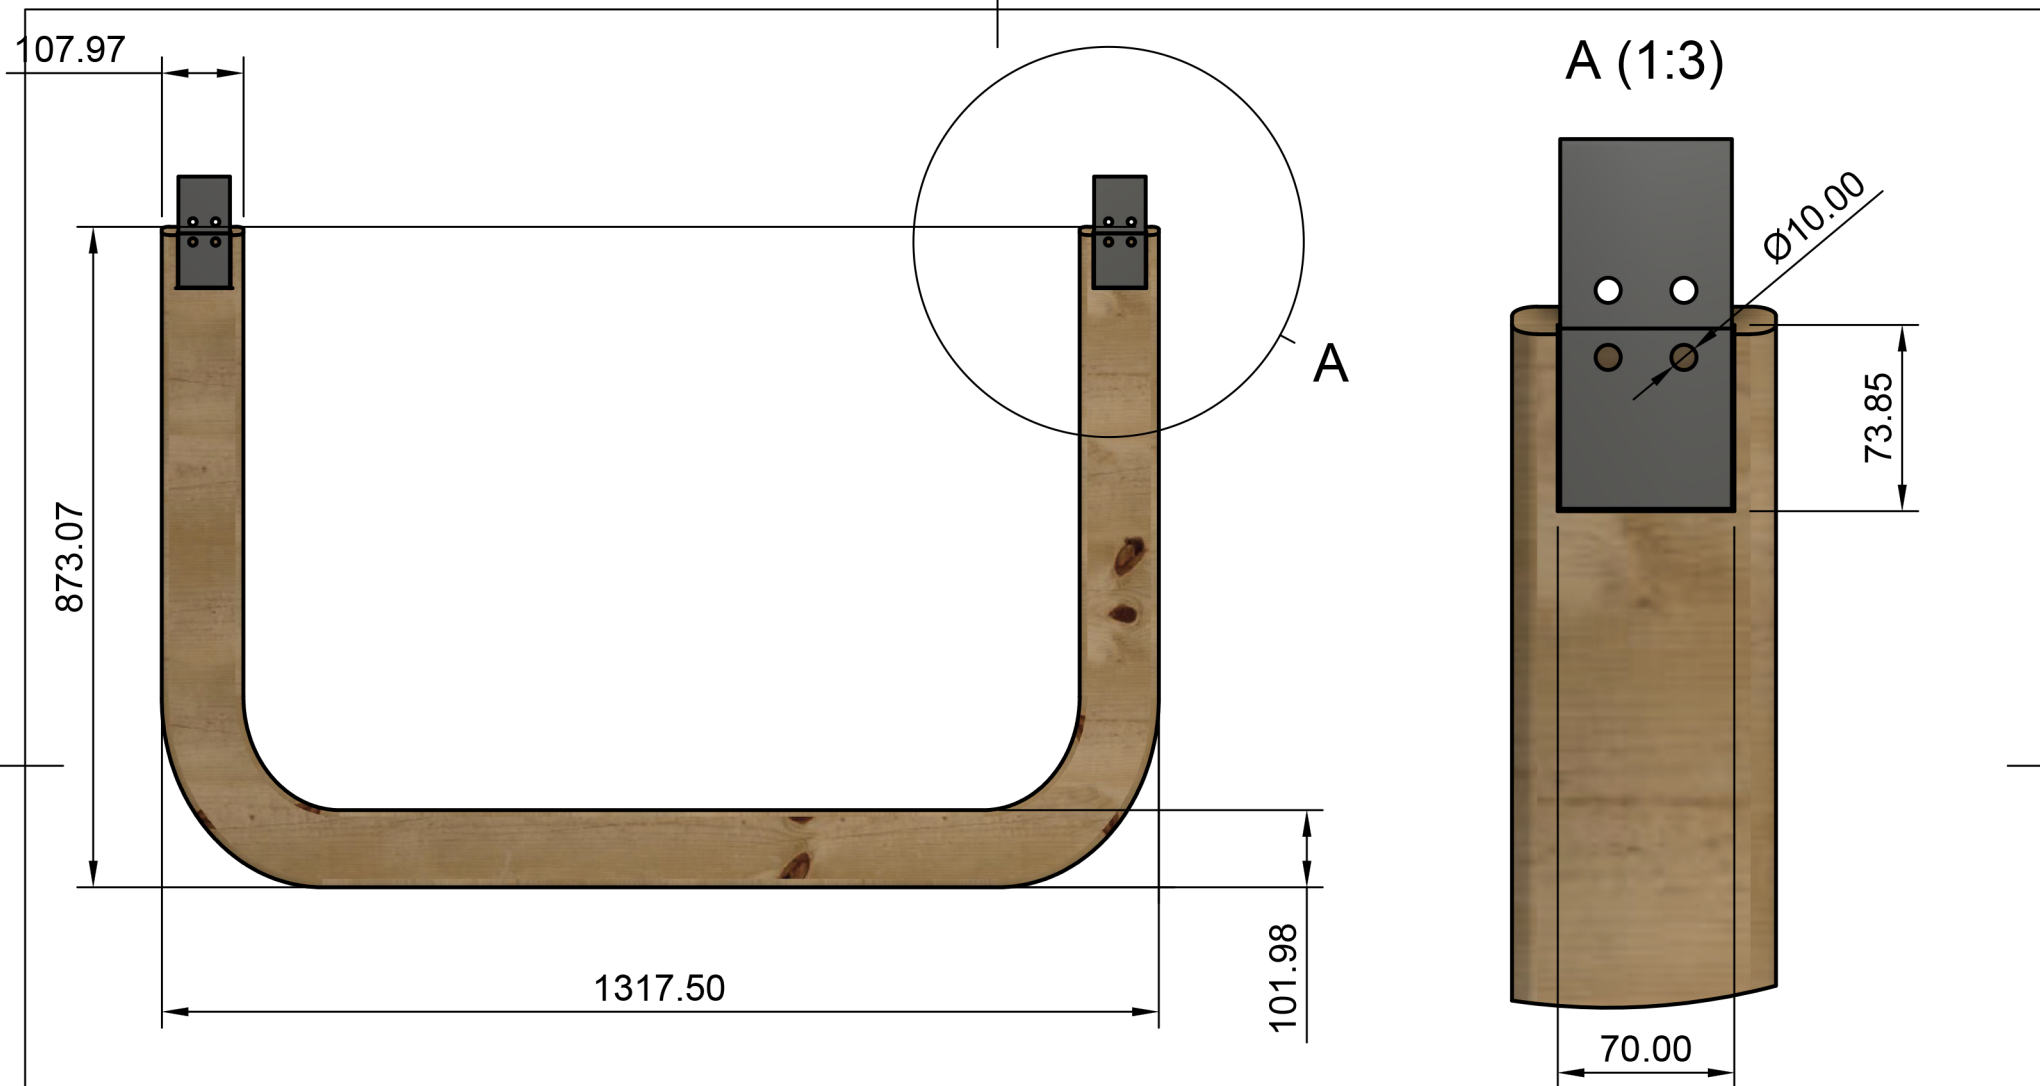

Solar E-Bike Charger

 **Solar**
Retrofit

 **Solar**
Retrofit

 **Solar**
Retrofit

 **Solar**
Retrofit

 **Solar**
Retrofit

Dept.	Technical reference	Created by Francesco Ruga 20/04/2022	Approved by	
		Document type	Document status	
		Title portabici2	DWG No.	
		Rev.	Date of issue	Sheet 1/1

Dept.	Technical reference	Created by Francesco Ruga 20/04/2022	Approved by	
		Document type	Document status	
		Title PORTABICI	DWG No.	
		Rev.	Date of issue	Sheet 1/2

Dept.	Technical reference	Created by Francesco Ruga 20/04/2022	Approved by	
		Document type	Document status	
		Title cornice	DWG No.	
		Rev.	Date of issue	Sheet 1/1