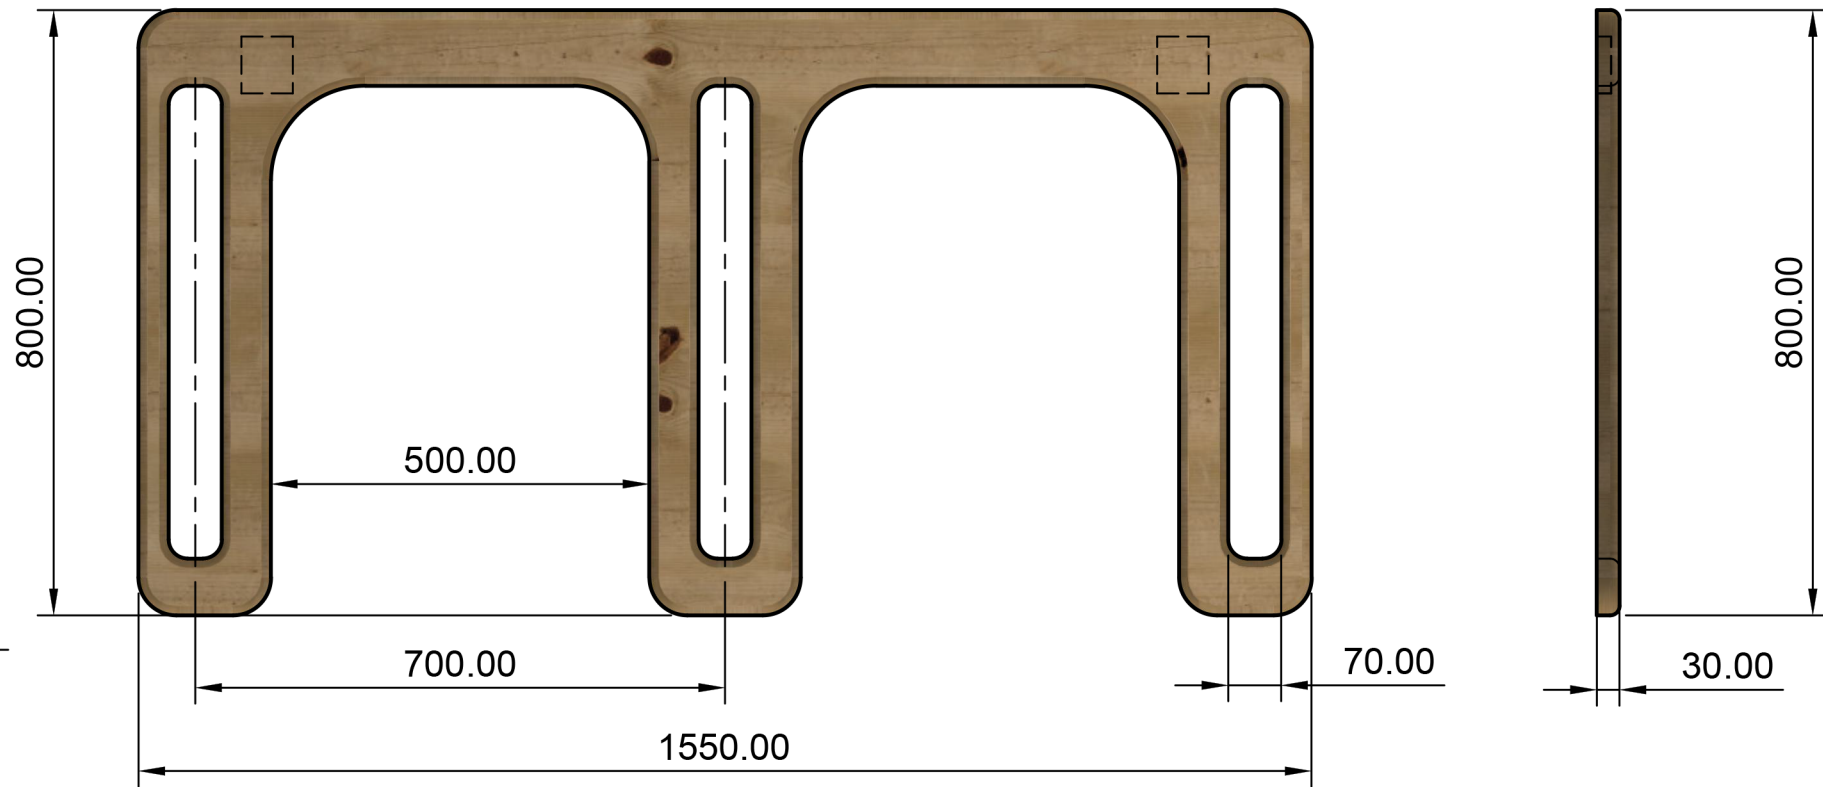

Solar E-Bike Charger

 **Solar**
Retrofit

 **Solar**
Retrofit

 **Solar**
Retrofit

 **Solar**
Retrofit

 **Solar**
Retrofit

Dept.	Technical reference	Created by Francesco Ruga 20/04/2022	Approved by	
		Document type	Document status	
		Title portabici2	DWG No.	
		Rev.	Date of issue	Sheet 1/1

Dept.	Technical reference	Created by Francesco Ruga 20/04/2022	Approved by	
		Document type	Document status	
		Title PORTABICI	DWG No.	
		Rev.	Date of issue	Sheet 1/2

Dept.	Technical reference	Created by Francesco Ruga 20/04/2022	Approved by	
		Document type	Document status	
		Title cornice	DWG No.	
		Rev.	Date of issue	Sheet 1/1