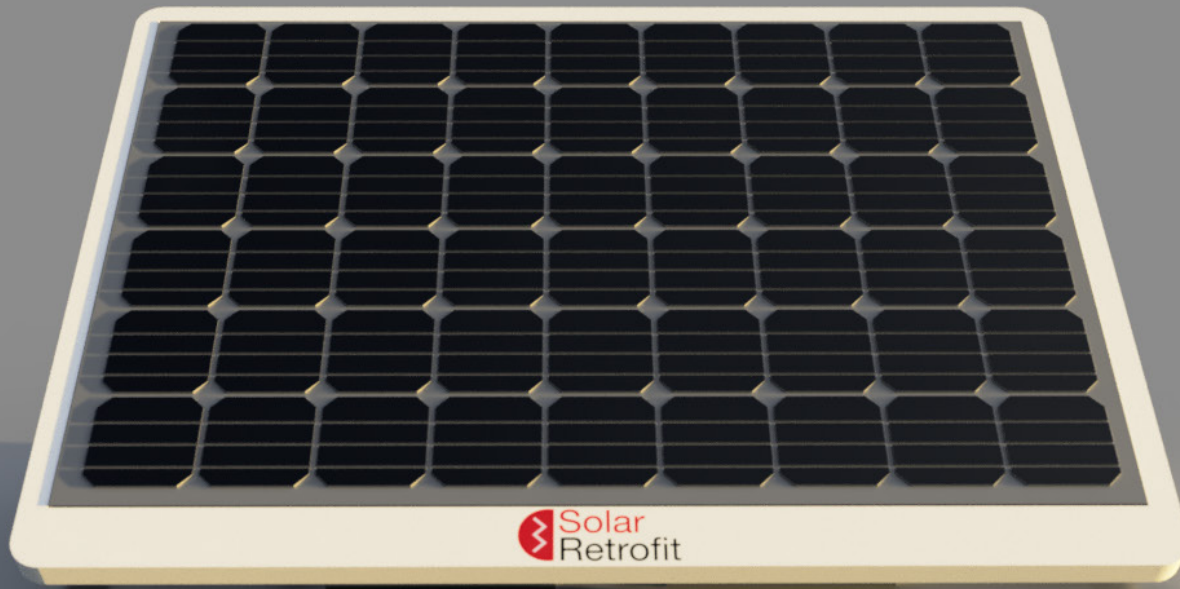

**SOLAR E-BIKE CHARGER**

SOLAR PANEL

BATTERY PACK

EVERY CHARGER  
HAS INTEGRATED  
CHARGING  
CABLES AND  
CONNECTORS

3 E-BIKE SPOT

INTEGRATED LOCK