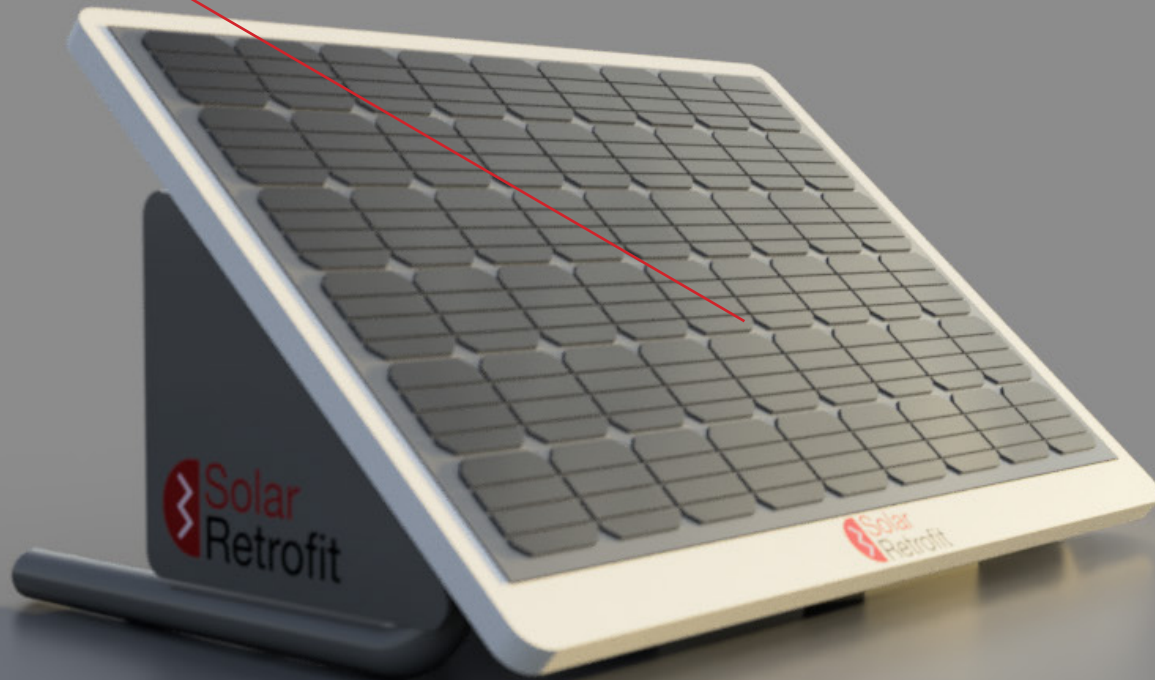

**SOLAR E-BIKE CHARGER**

SOLAR PANEL

BATTERY PACK

EVERY CHARGER  
HAS INTEGRATED  
CHARGING  
CABLES AND  
CONNECTORS

3 E-BIKE SPOT

INTEGRATED LOCK